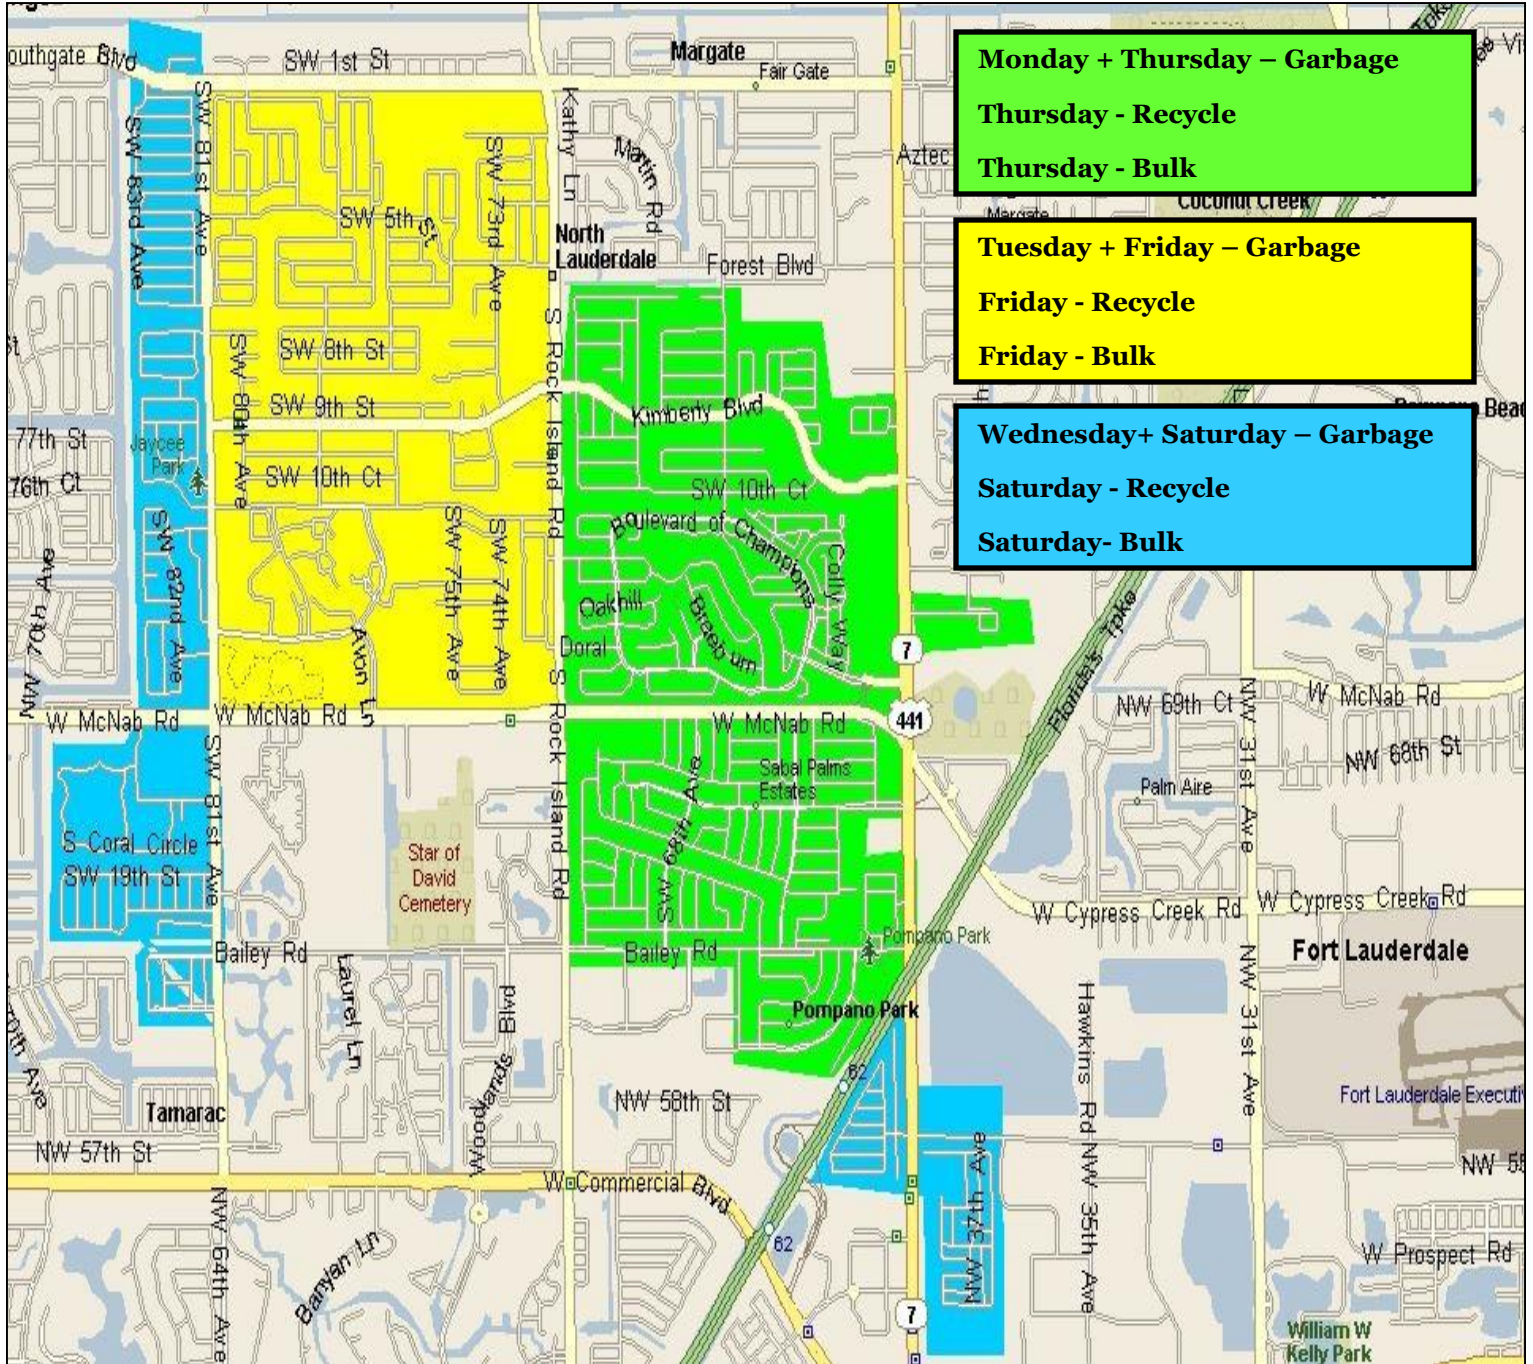

City of North Lauderdale New Garbage Routes Effective March 1st, 2018

**For More Information on Route Changes
Please Call Public Works/Utilities at 954-724-7070
or e-mail us at pw@nlauderdale.org**