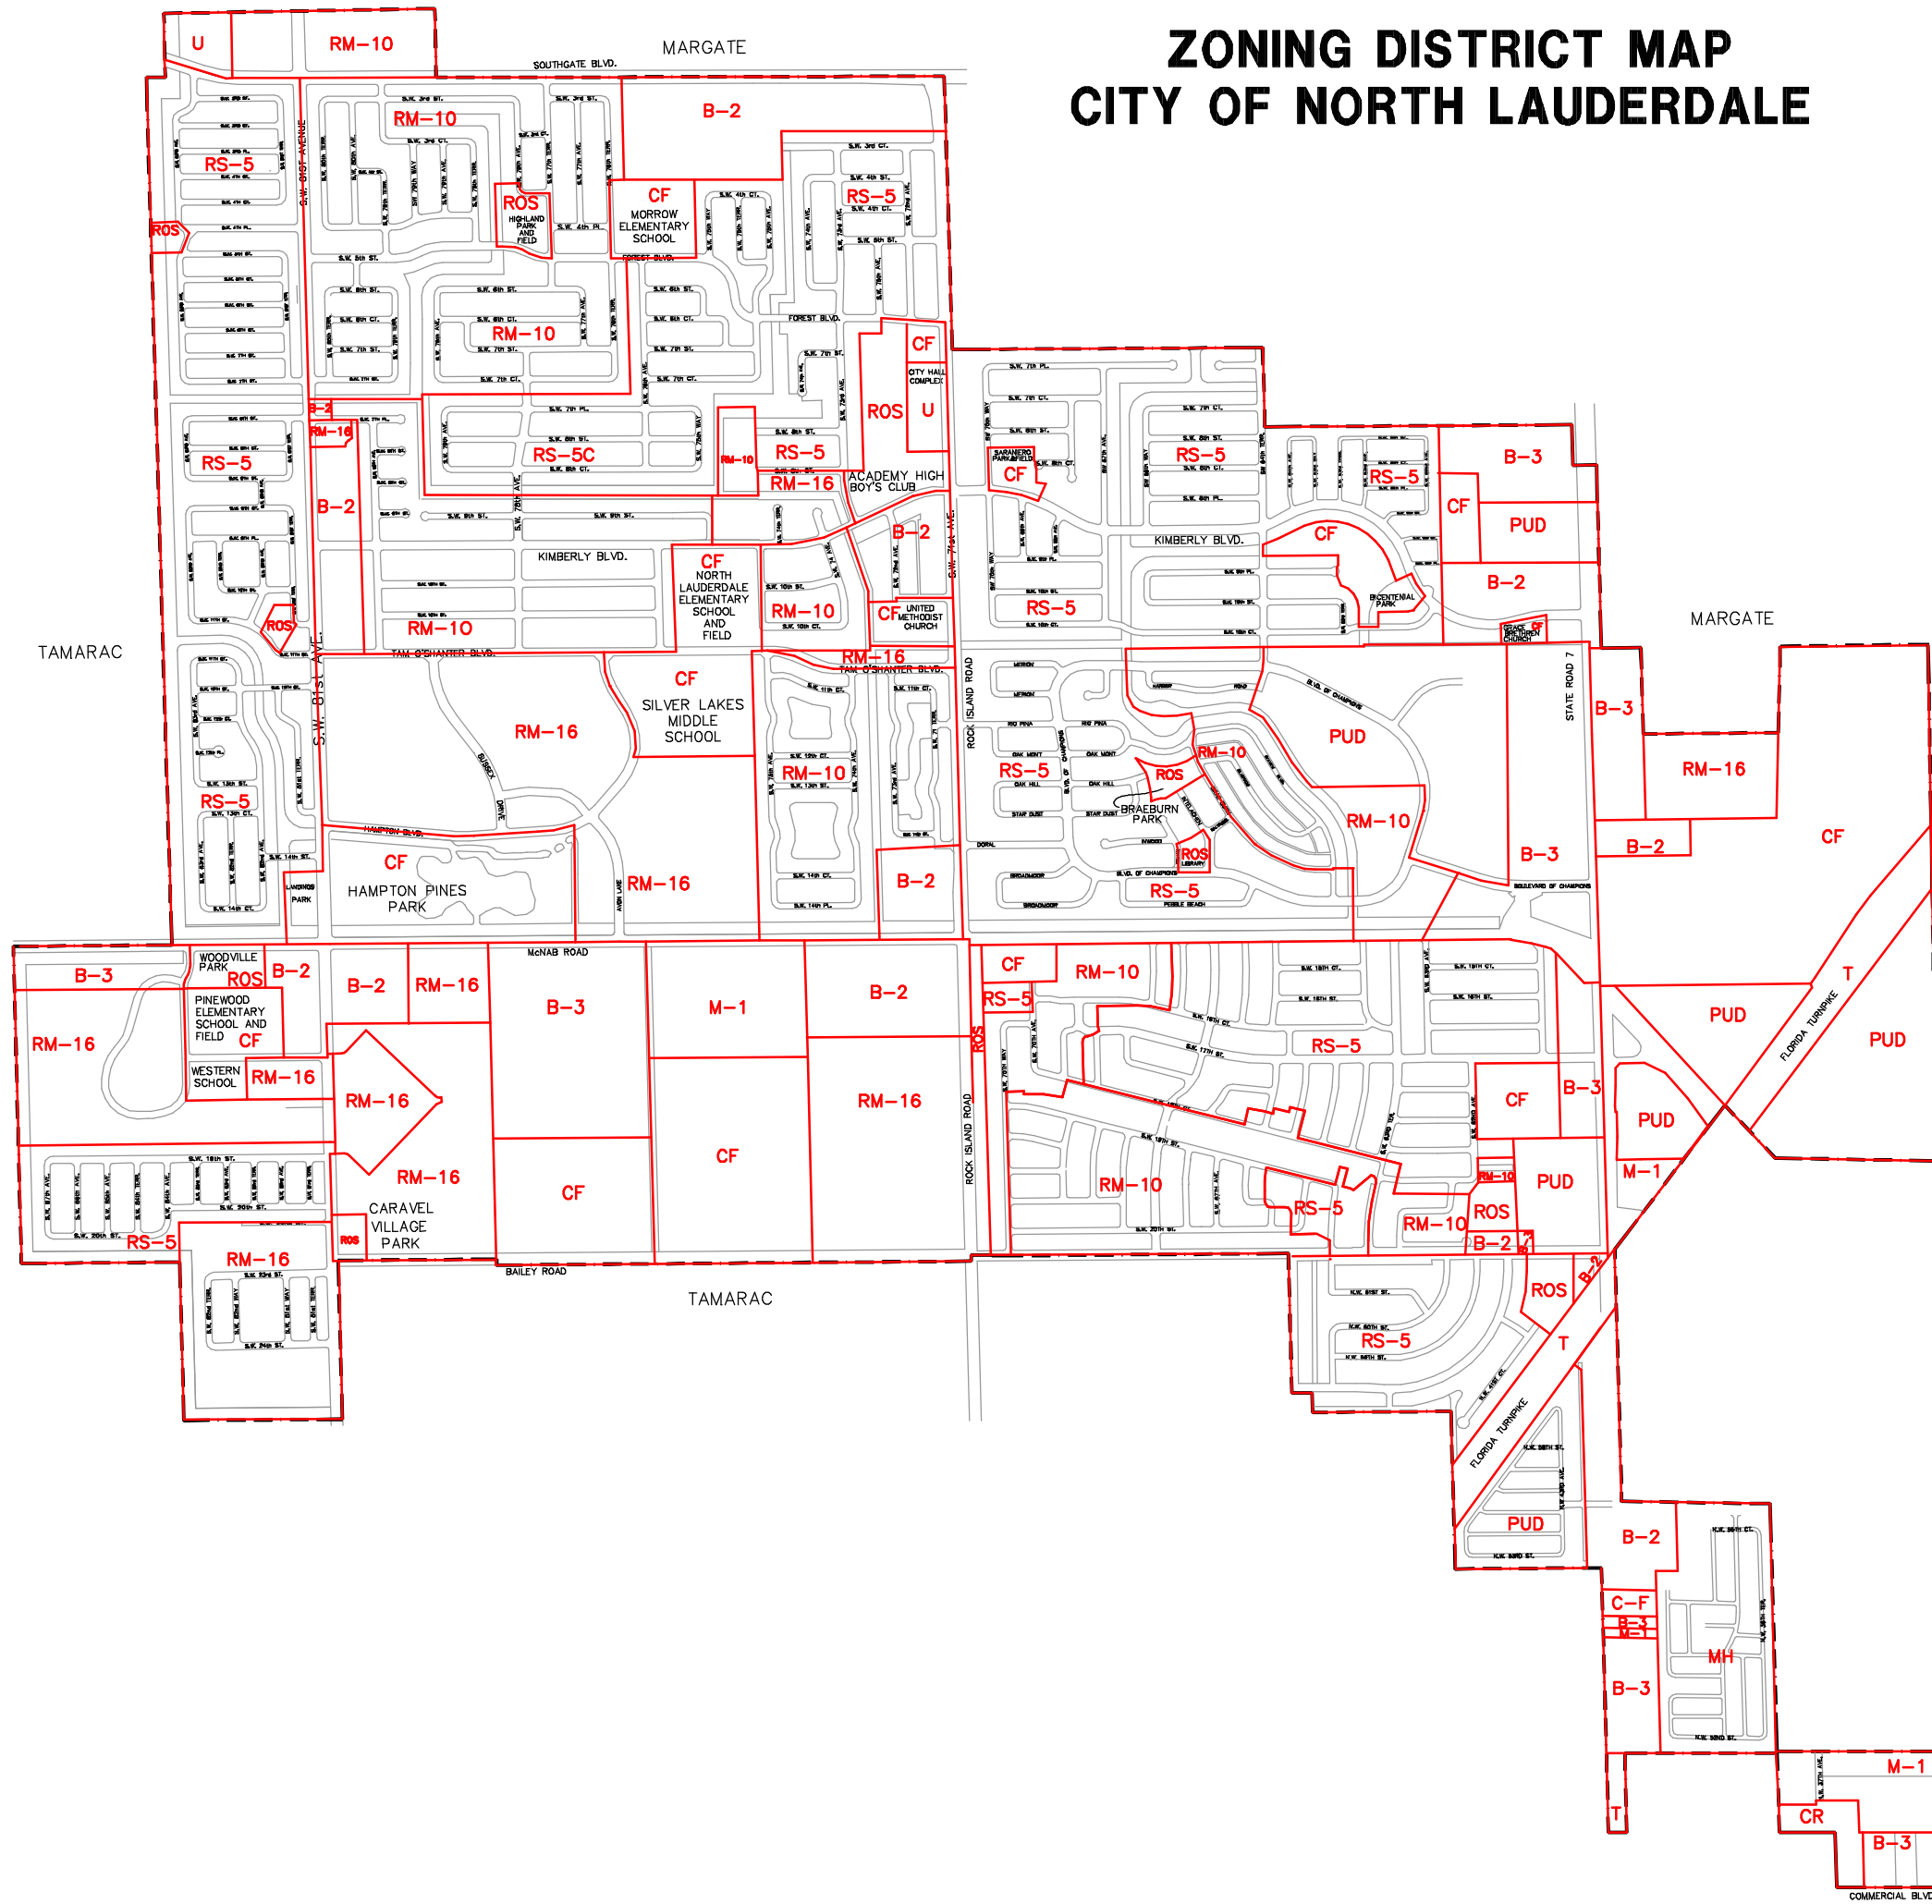

# ZONING DISTRICT MAP CITY OF NORTH LAUDERDALE

### ZONING DISTRICTS

- RS-5 Residential Single Family (5dua)
- RM-10 Residential Multi Family (10dua)
- RM-16 Residential Multi Family (16dua)
- B-2 Community Business
- B-3 Community Business
- M-1 Light Industrial
- ROS Recreation/Open Space
- CF Community Facilities
- PUD Planned Unit Development
- U Utilities
- T Transportation

CITY LIMITS

ZONING DISTRICTS

ZONING DISTRICT MAP - CITY OF NORTH LAUDERDALE